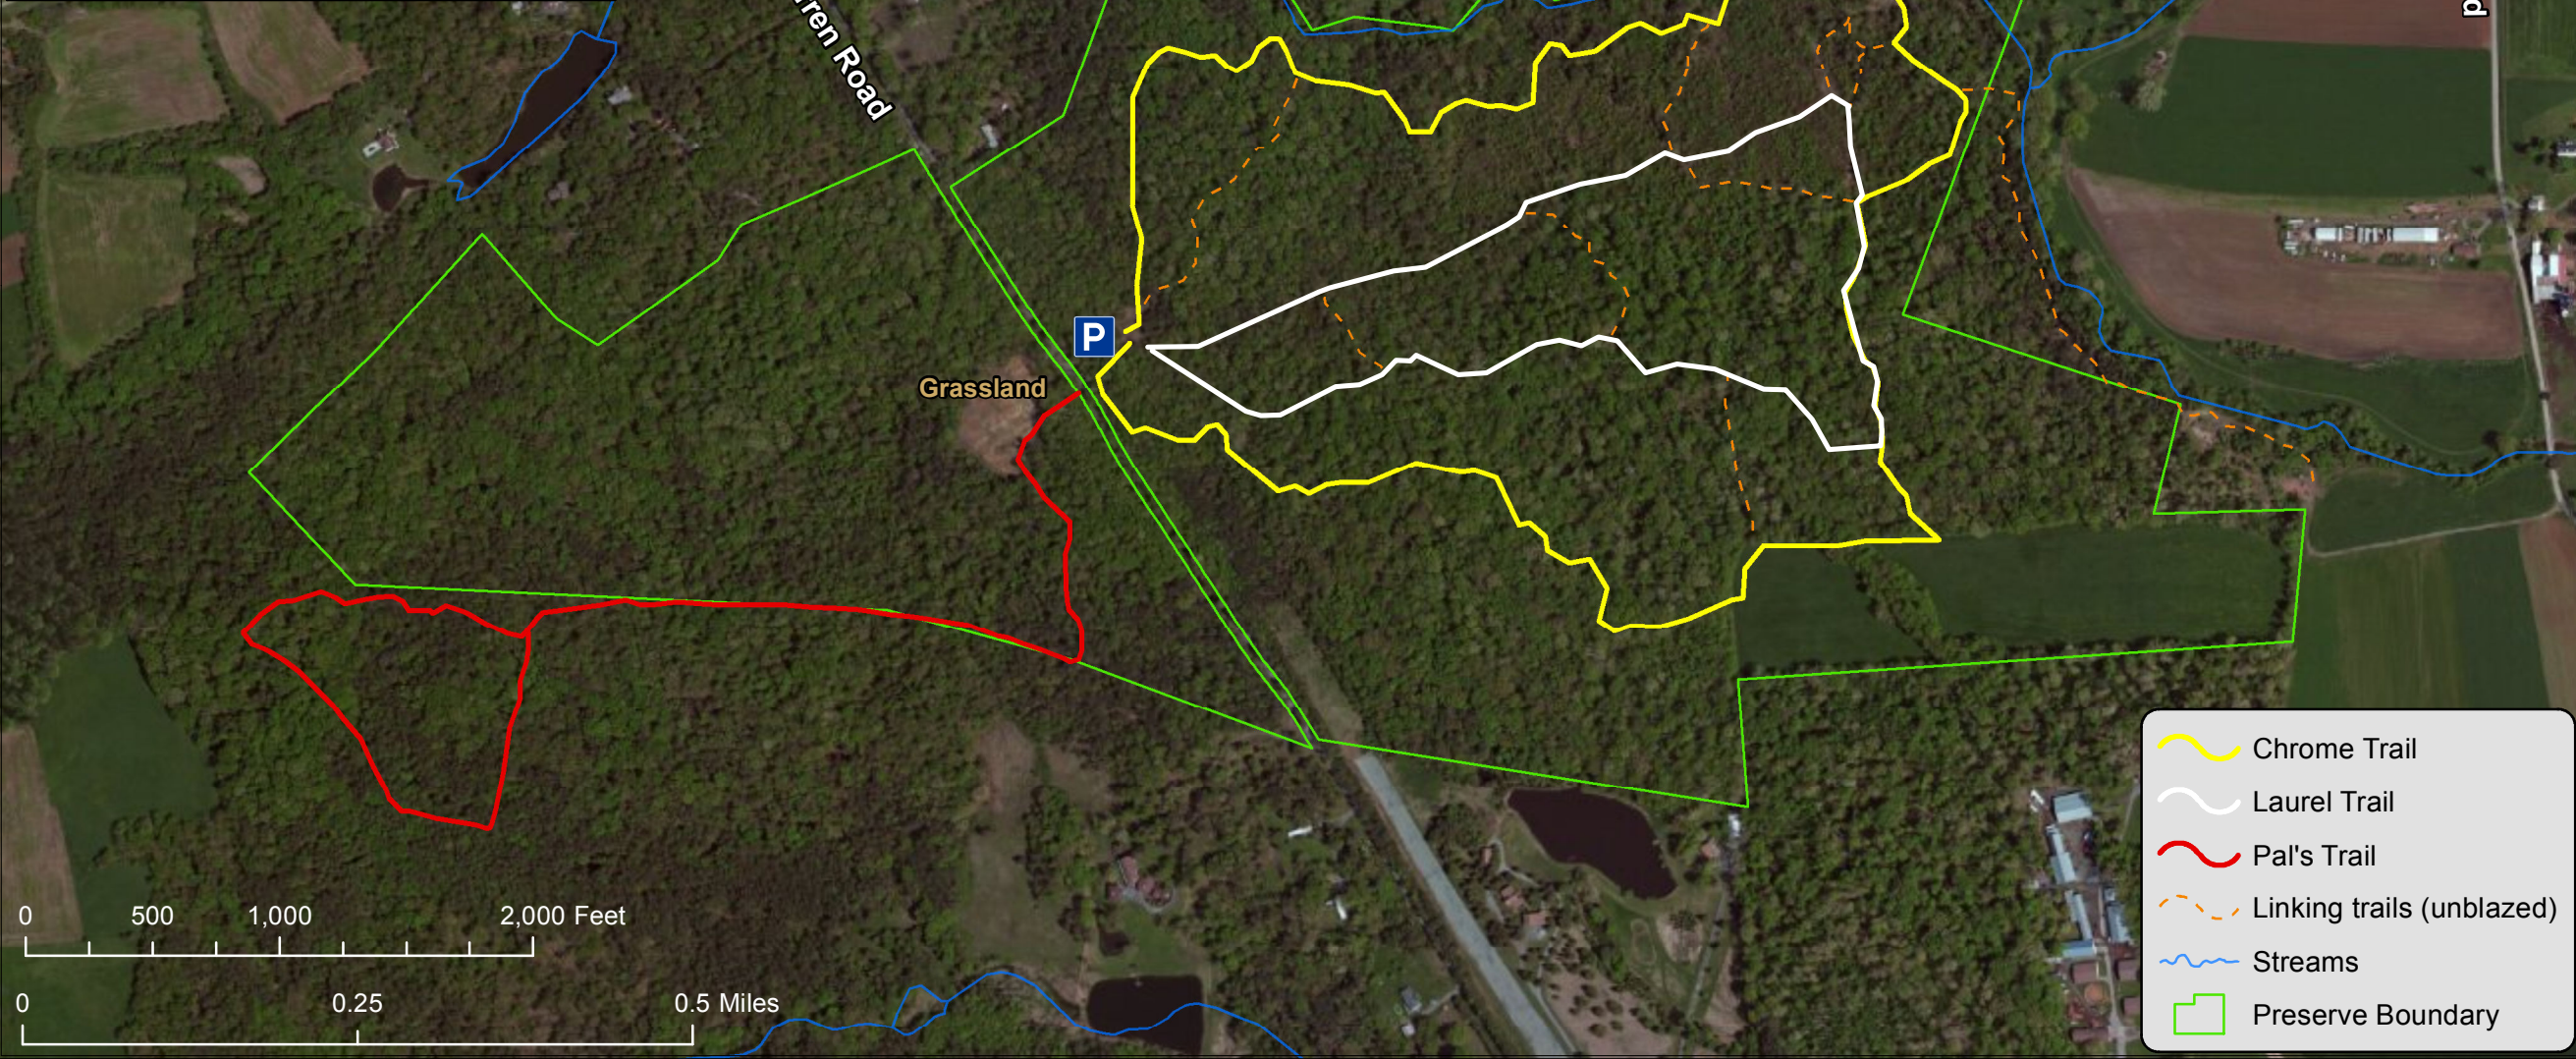

Chrome Serpentine Barrens Trails

- Chrome Trail
- Laurel Trail
- Pal's Trail
- Linking trails (unblazed)
- Streams
- Preserve Boundary