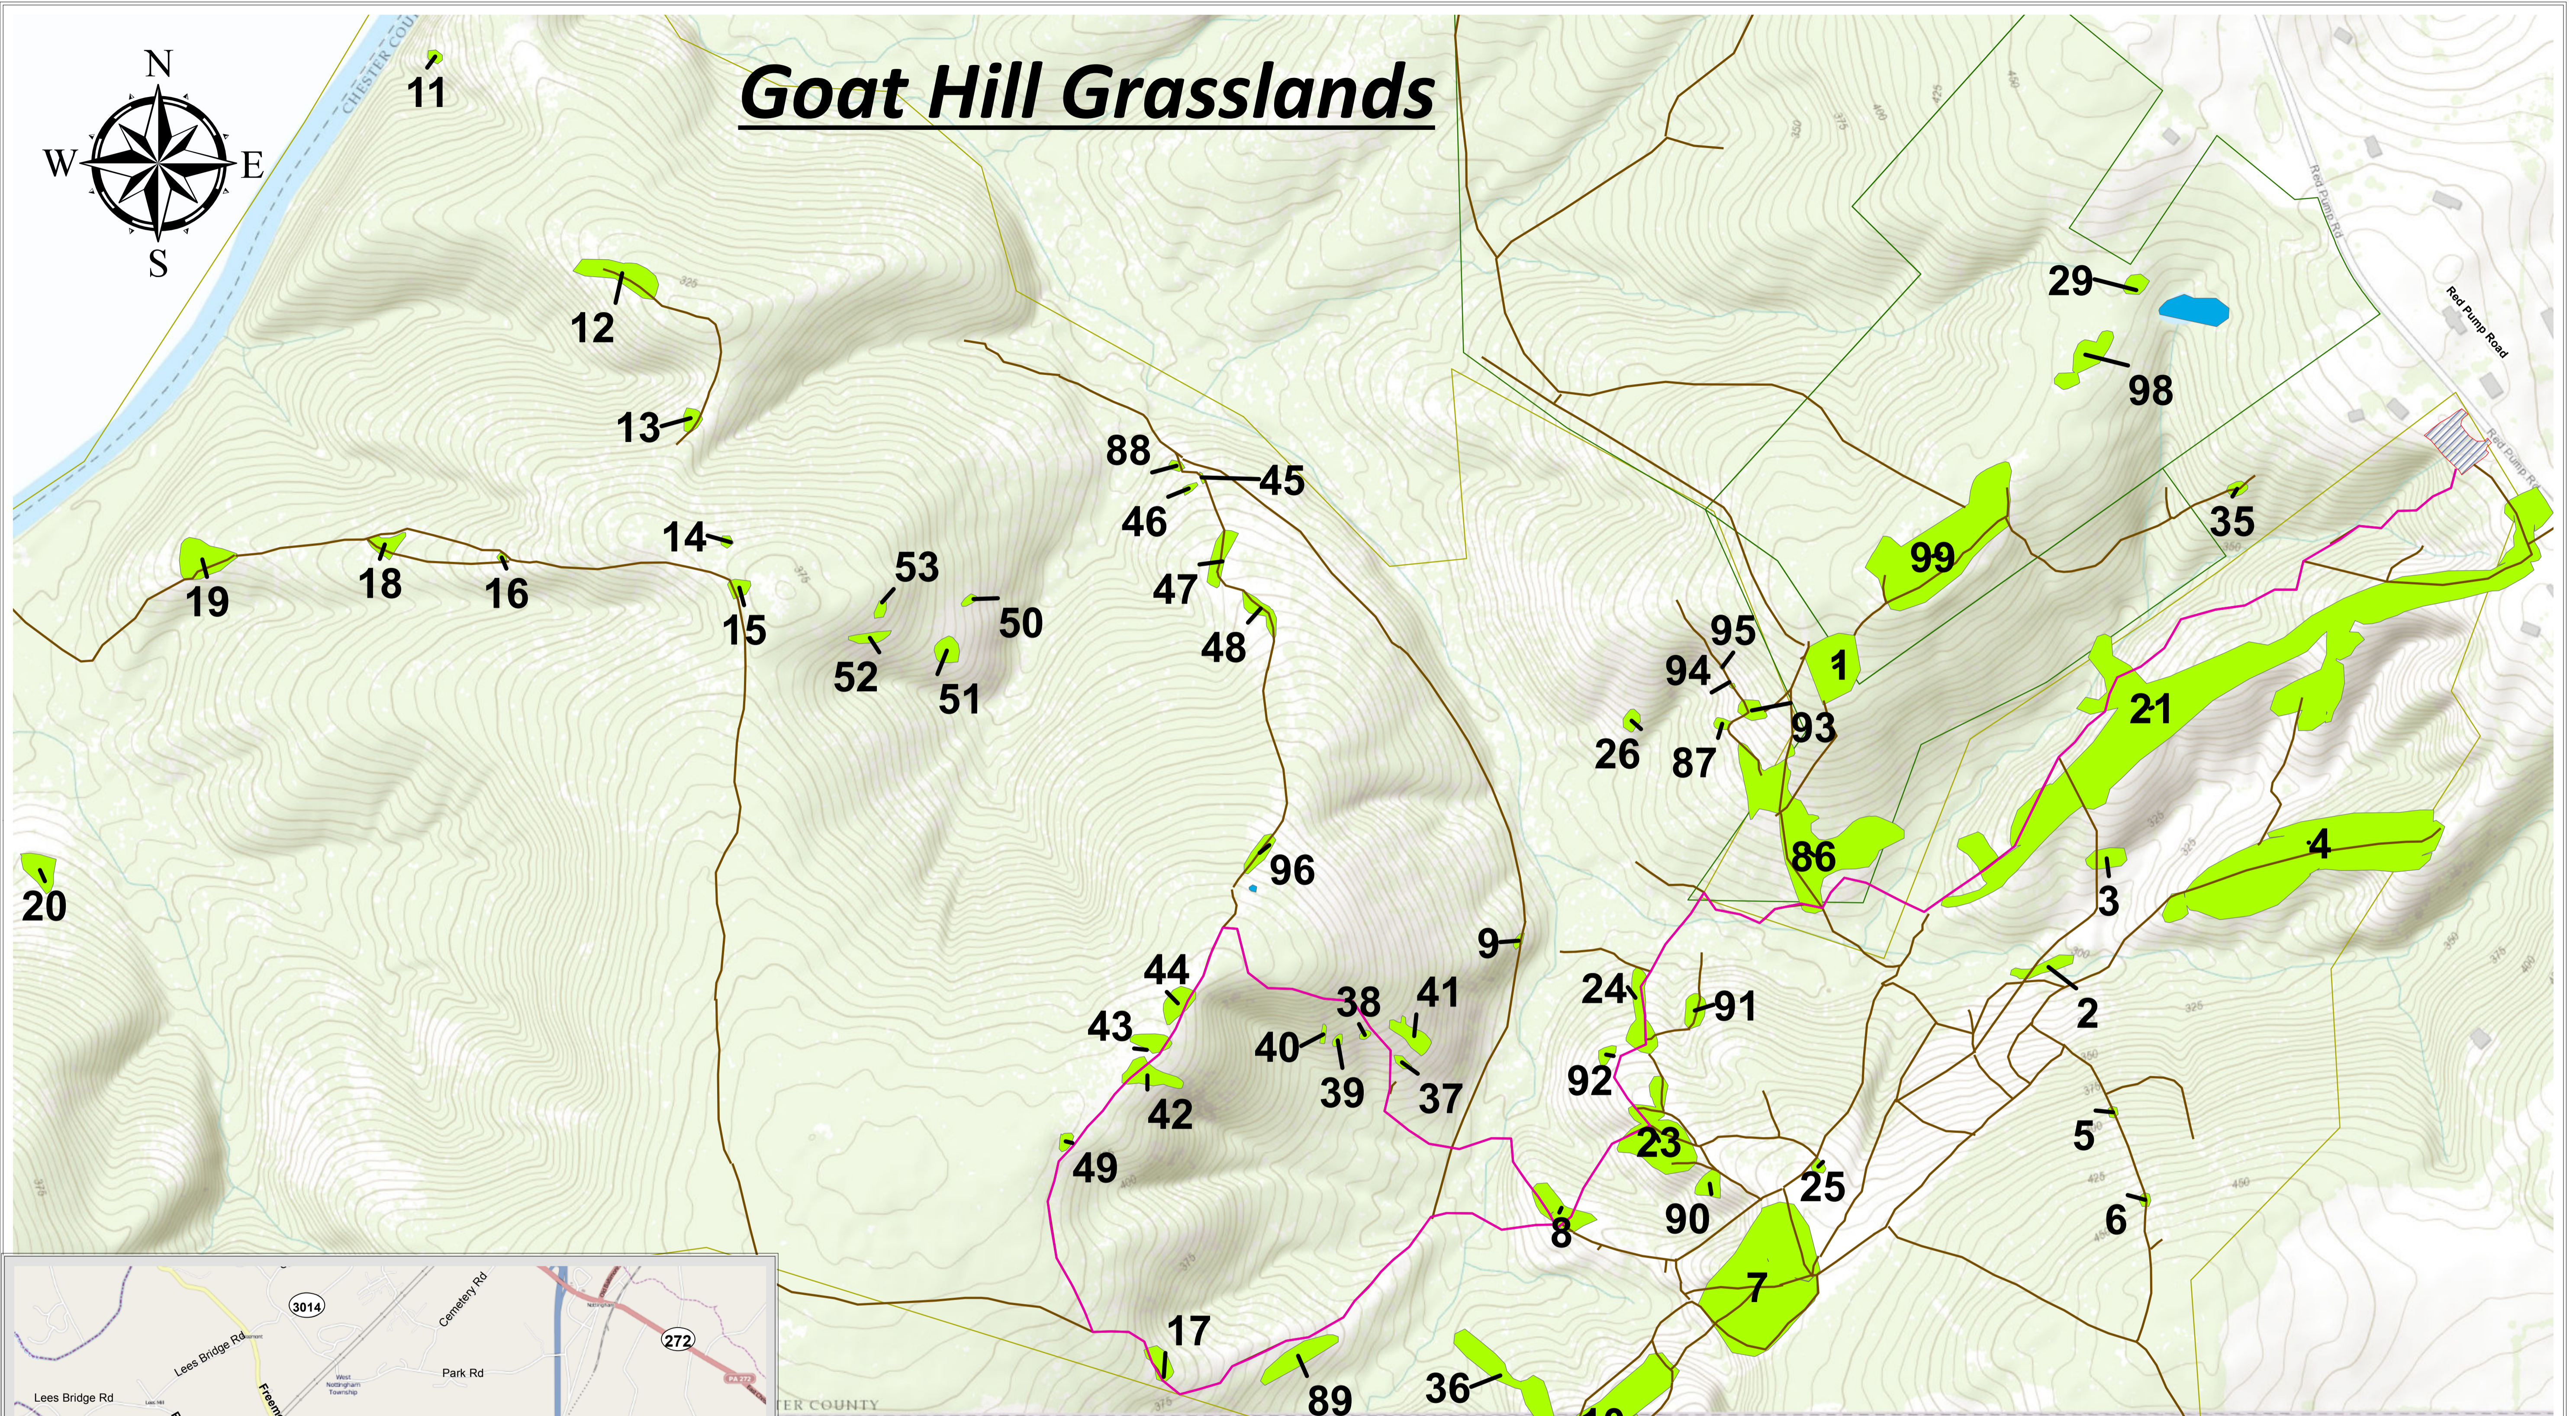

Goat Hill Grasslands

0 0.1 0.2 0.4 Miles

Legend

-  Rose Trail
-  Pathways
-  Grasslands
-  TNC Goathill Boundary
-  Parking Lot
-  BOF Goatfill Boundary

Sources: Esri, DeLorme, NAVTEQ, TomTom, Intermap, increment P Corp., GEBCO, USGS, FAO, NPS, NRCAN, GeoBase, IGN, Kadaster NL, Ordnance Survey, Esri Japan, METI, Esri China (Hong Kong), swisstopo, and the GIS User Community